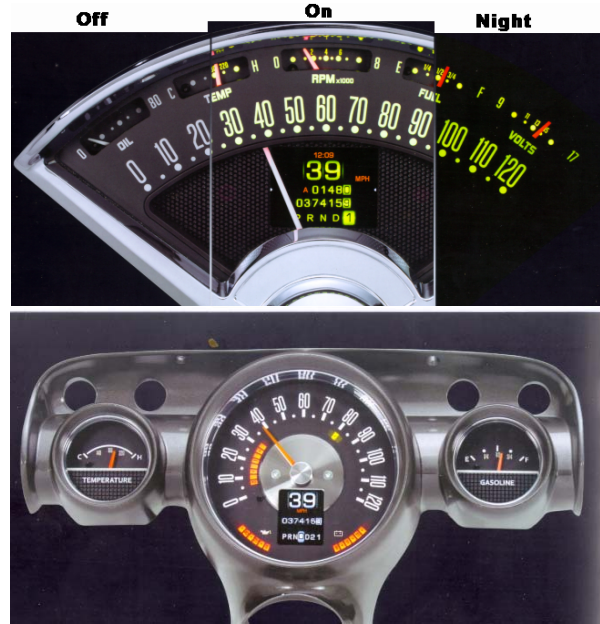

20-W1600 Manual Scissors Jack 5-15" max 3m lb **29.90**

20-W1609 Electric Scissors Jack 5-15" max 4m lb 12 volt 12 foot cord
fused push button control **99.75**

We do not have anyone to run our 26-101 Door Edge Metal tooling at this time so we are substituting the CARS versions

Dakota Digital *Retrotech* Gauge Sets

Original appearance when off. When on, all the latest technology shows up including shared tech from the HDX series, multiple lighting colors etc. 55-6 has small Tach in center gauge across the top. 57 Tach is Numerical Lighted Band under Speedo Numbers around center hub. 57 Alternator & Oil Pressure are Numerical Lighted Bands left and right on bottom of speedometer cluster. Matching Clocks are complete assemblies for this gauge set only.