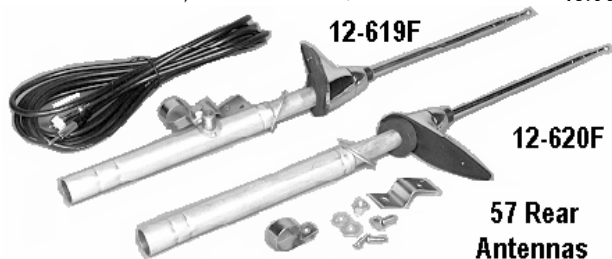

12-619F

12-620F

57 Rear Antennas

57 Rear Antennas should be back in stock by the end of this October

12-099F 56 6 Cylinder Hood Emblem Assembly [Fargo] **89.00 R**
12-216R Gauge Face SPEEDO 57 [Route 66] **24.00 R**
12-216RK Gauge Face SPEEDO 57 Kilometer [Route 66] **25.00 R**
12-217R Gauge Face TEMP 57 [Route 66] **15.00 R**
12-218R Gauge Face GAS 57 [Route 66] **15.00 R**
12-221R Gauge Face SPEEDO 55-56 [Route 66] **23.00 R**
12-221RK Gauge Face SPEEDO 55-56 Kilometer [Route 66] **24.00 R**
*12-10448 57 Front Bumper Guards [Bullet Holders] [Dan.] **139.95 R**
*14-119V 57 Fresh Air Vent Seal Kit with Vintage Air **6.95 R**

*15-162A Roller Pilot Bushing for stick flywheel
replaces original bronze bush that are no longer
made in bronze. **25.00 C**

Pwr Strg Pump Aluminum
Pulleys for keyway pumps
16-155C Polished see pg 13
for listing **36.↓**
16-155C2 Black PC 1 gr **38.**

Black Braided 'AN' Power Steering Pressure an Hose BB or SB
Assembled 27". Does NOT include adapters

*16-136D Black hose with 2 silver 90° ends **75.00 R**
*16-136E Black hose with 2 black 90° ends **75.00 R**
*16-136F Black hose with 1 silver & 1 black end 90° end **75.00 R**
Adapters 'AN' to flare or O ring see catalog Page 15

16-162H P/S Cylinder frame bracket Bolt Set original **3.00 R**
16-162HR P/S Cylinder frame bracket Bolt Set replacement **2.00 R**
18-100SD Sedan Door Weatherstrip does 1 door includes
Sdn Delivery Tailgate Each **29.95 R**
19-270 Servicing 55-7 Spherical Joint System Booklet **11.00 R**
19-271 55-7 Delco Remy 12V System Booklet **13.00 R**
19-272 Overhauling the Chevy 4 spd Trans Booklet **7.00 R**

21-246GF Trunk latch COVER foreign **17.00 RF**
22-122C2 Emergency Brake Cables all steel replacement USA **44.00 R**
*22-243E Master Cylinder Chrome Cover for 22-243, 43A **13.90 RF**
*26-070A1 Wagon Rear Seat Latches w/chrome covers Pr **62.95 RF**
*26-070A2 Wagon Rear Seat Latch Cover only Plain Ea. **11.75 RF**
*26-070A3 Wagon Rear Seat Latch Cover only Chrome Ea. **15.00 RF**

27-108G Big Block Fuel Pump Holley mechanical 80 gph chrome **95.00**
*HO128151 12v rotor /vane electric Fuel Pump 14psi max 1/2 npt inlet,
3/8 npt outlet, 140 gph free flow **189.00**
27-H7938 Collector Gasket 3 bolt 2.5" Pair **3.50**