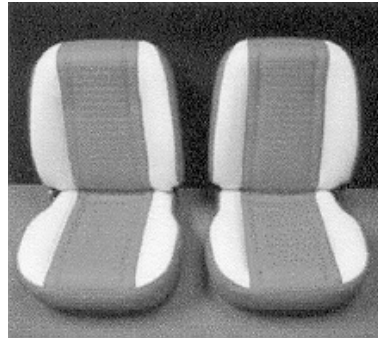

225.00

26-264C

Custom Visors

149.00

CIADILLA Custom Interiors

"Class of '61" Seat Cover Set for front & rear seats. Solid color or 2 tone design using your choice of materials. Heat Sealed 1" Pleats with fake stitch embossing. Made to look like a 61 Impala interior. This can be made for all bench seat models. Pro Car Bucket seats shown. Matching Door Panels sets Call for Quote