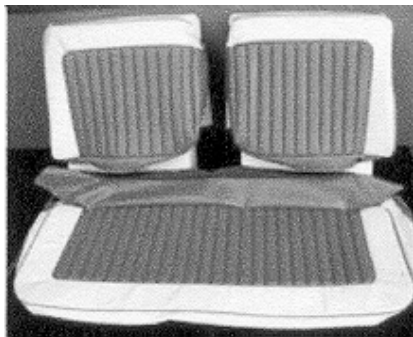

"Rolled & Pleated" Seat Cover Set Deep 2" vertical pleated inserts using vinyl, Ultra Leather or real leather, tweed or other cloth including original cloths with foam underside added. Call for Quote. Each pleat is tuck & rolled with padding in each pleat, the way they were done in the 50's. Taller inserts than 'Malibu' or 'Reggie Jackson' styles.