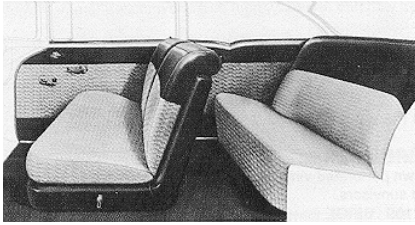

Ciadella 55 '210' Wagon Fake Stitch Vinyl

SUNVISORS

55 '150' 2 & 4 Dr. Sedan, 2 Dr. Wagon

Trim # 500 Model 1211: 55 '150' 2 dr Sedan / Trim # 500 Model 1219: 55 '150' 4 dr Sedan

SEAT COVERS

Authentic 'interlocking diamond' cloth, Full Set