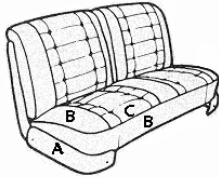

'STREETLIFE'

Button pleated backrest optional, 6 horizontal rows, 3 vertical

#U12704 2 Door
#U12705 4 Door