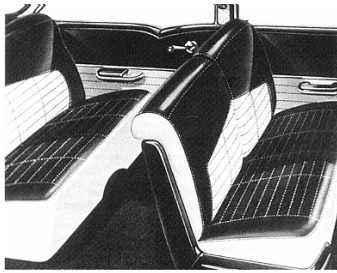

56 '210' Delray 2 Dr. Sedan Model 1011A: 56 '210' 2 dr Delray Sedan

SEAT COVERS

Authentic details, heavy weight vinyl, exact saddle stitched block design.

CARS $ 785. Ciadella $?.

Trim#	CARS	Color	CIA
567	U2197	Black/Ivory	CIA-2197
568	U2198	Green/Ivory	CIA-2198
569	U2199	Turquoise/Ivory	CIA-2199
		Red/Ivory	$ 899.

PREASSEMBLED SIDE PANELS

Stainless Trim & Armrests not included. See separate sections. Includes kicks & windlace.

NOTE, door trim vinyl is plain color matched only on regular 210's.

CARS $ 795. Ciadella $?.

Trim#	CARS	Color	CIA
		** 2 Oversize Box	
567	U2366	Black/Ivory	CIA-2366
568	U2368	Green/Ivory	CIA-2368
569	U2370	Turquoise/Ivory	CIA-2370
		Red/Ivory	$ 899.

HEADLINER Ivory vinyl or black knapped cloth

w/visor & upr post material.

CARS $ 169. Ciadella $?.

Trim#	CARS	Color	CIA
568, 569	U2382	Ivory	CIA-2382
567	U3458	Black	CIA-3458

CARPET SET

'Daytona' weave Sewn, w/dimmer grommet

CARS $ 499. Ciadella $?.

Trim#	CARS	Color	CIA
569	U2152	Turquoise	CIA-2152
567	U2156	Black	CIA-2156
568	U6475	Light Green	CIA-6475

SUNVISORS

Sewn new boards rods clips bindings ready to install Pr. Visor Brackets see page 162

CARS $ 149. Ciadella $?.

U	CARS	Color	CIA
U8113		Ivory Plain vinyl #568, 569	CIA-8113
U8140		Black Knapped cloth #567	CIA-8140

56 '210' 2 & 4 Dr. Sedan & HT

Model 1011: 56 '210' 2 dr Sedan / Model 1019: 56 '210' 4 dr Sedan / Model 1037: 56 '210' 2 dr Hardtop / Model 1039: 56 '210' 4 dr Hardtop