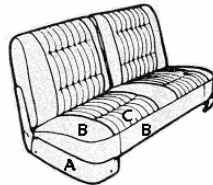

'STREETLIFE'

Button pleated backrest optional, 6 horizontal rows, 3 vertical

#U12704 2 Door
#U12705 4 Door

'CRUZ-IN'

3 horizontal rows, 9 vertical. Button pleated backrest optional Narrow rolls & pleats

#U12700 2 Door
#U12701 4 Door