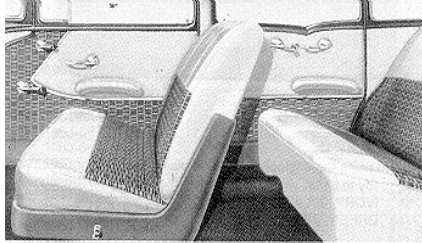

57 '210' 2 & 4 Dr. Hardtop & Sedan

Model 1011: 57 '210' 2 door Sedan / Model 1019: 57 '210' 4 door Sedan / Model 1037: 57 '210' 2 door HT / Model 1039: 57 '210' 4 door HT

SEAT COVERS

[Delray: CARS $819.00 / Ciadella $71.00]

Authentic details, 'gold bar insert' pattern cloth, pressed stitch & plain vinyls

Trim# CARS $749. Ciadella $?.

Note only CARS #'s shown

2 Dr Sdn 4 Dr Sdn 2 Dr HT 4 Dr HT

654 Charcoal/Ivory U2464 U2473 U2470 U2473

655 Green/Green vinyl U2465 U2474 U2471 U2474

656 Blue/Blue vinyl U2466 U2475 U2472 U2475

CARPET SET

'Loop', Sewn, w/dimmer grommet

CARS $249. Ciadella 2d $? . 4d $?.

2 Dr Sdn 4 Dr Sdn 2 Dr HT 4 Dr HT

654 Black U2776 U2781 U2761 U2766

655 Green U2777 U2782 U2762 U2767

656 Blue U2778 U2783 U2763 U2768