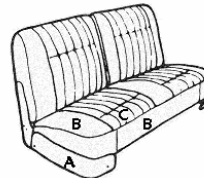

'PRO-LO'

2 horizontal rows, 6 vertical. Block pleated. Wide rolls & pleats

#U12706 2 Door
#U12707 4 Door