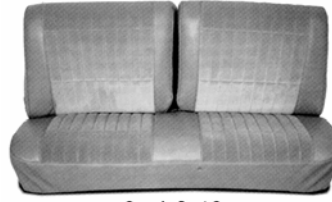

Vinyl, Tweed CUSTOM INTERIORS
Combination VINYL & TWEED or All TWEED or ALL VINYL

'CARS' Custom SEAT COVERS

Streetlife Seat Covers

Pro-Lo Seat Covers

Cruz-In Seat Covers

Sundown Seat Covers

Set for front & rear seats. 2 door or 4 door **\$649.00**